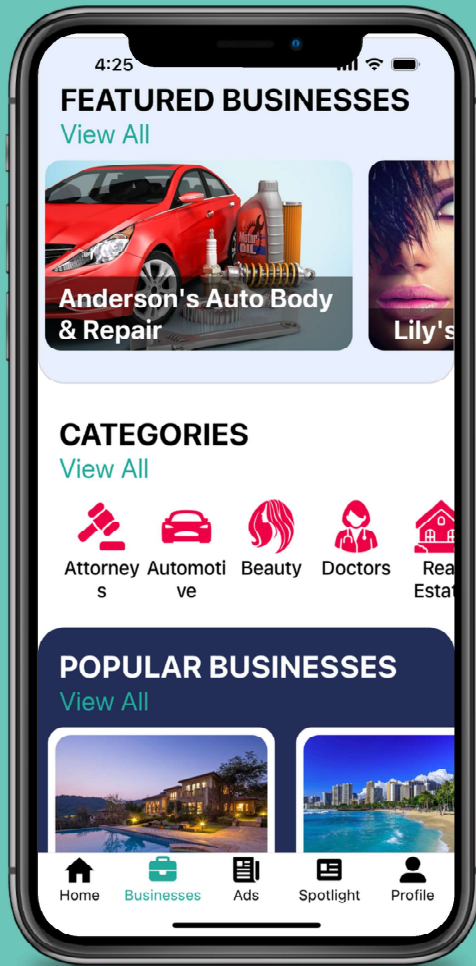

BUSINESS DIRECTORY

Visit the Businesses page to explore **Featured** and **Popular** businesses or search by **Category**.

Use the Choose Category tab to find businesses by specific categories.

NOTE: **Featured** and **Popular** businesses appear at the top of search results.