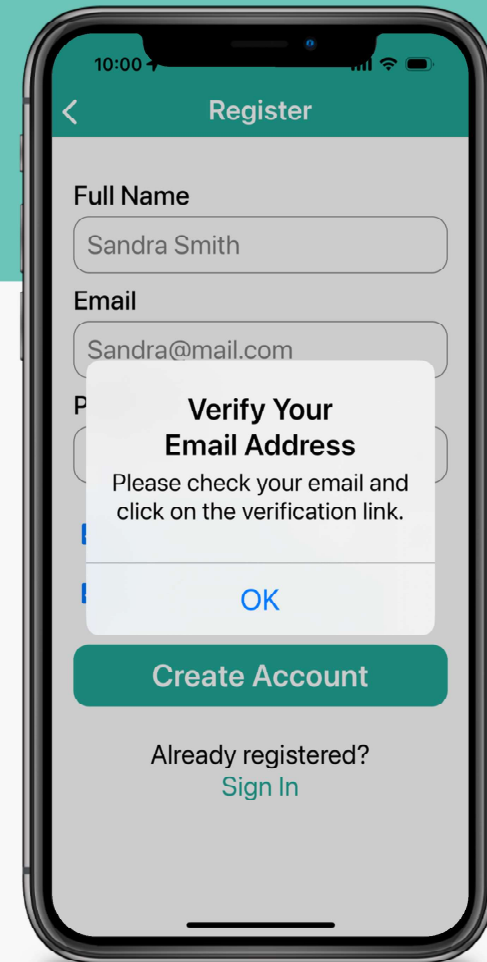

CREATE AN ACCOUNT TO ADD CONTENT

To contribute - add businesses, articles, ads, comments, or reviews - you'll need to press '**Register**' and confirm your email via the link sent by Explore Roseville. Once confirmed, log in and start sharing.

Note: Only Roseville Area Chamber of Commerce members can add businesses and articles, but anyone can post classified ads, write reviews, or comment on articles.