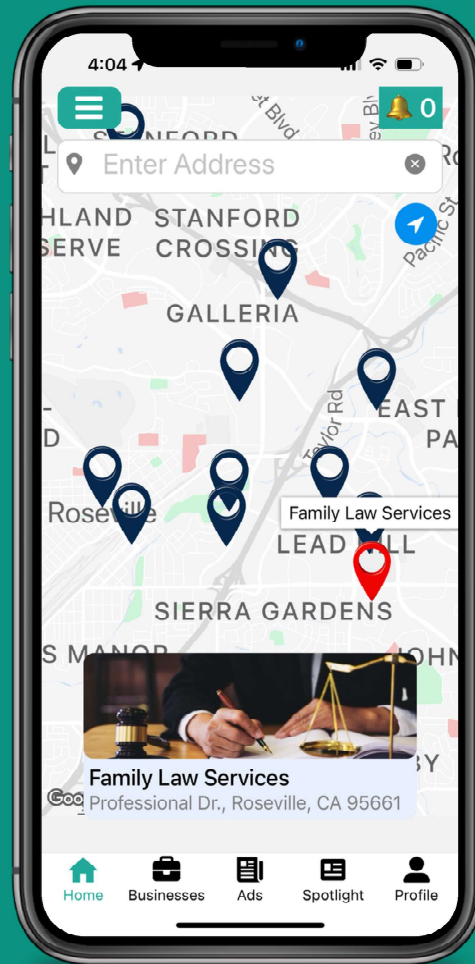

# Menu & Notifications

**Menu:** Located in the top-left corner for easy access to app features and settings.

**Notifications:** Found in the top-right corner, alerting you about new likes, comments, or reviews on your content.

# Home Screen - Interactive Map

## SEE NEARBY BUSINESSES

The map displays the 15 closest businesses to your location.

## CURRENT LOCATION BUTTON

Press the round blue button below the address bar (right side) to return to your current location on the map.