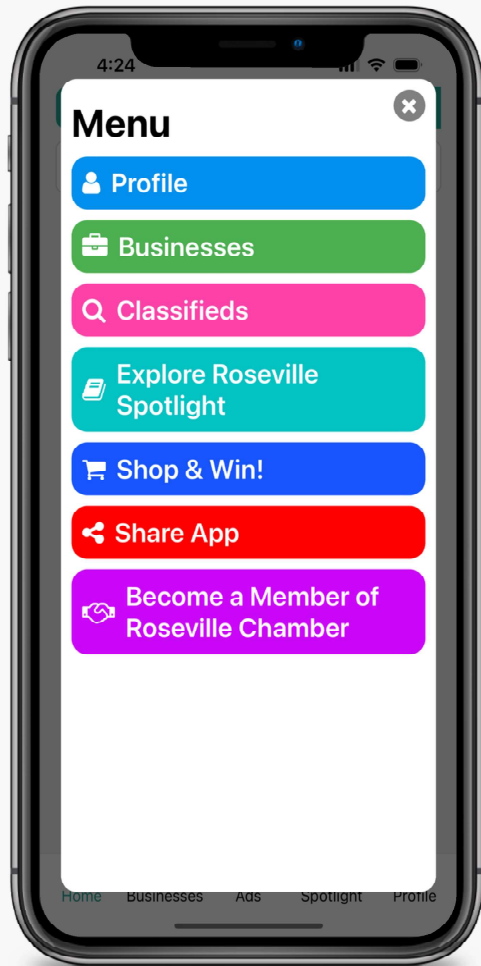

# HOW TO DOWNLOAD THE APP

The Explore Roseville app is designed to connect the Greater Sacramento community and local businesses, offering a platform for engagement, discovery, and sharing.

Use your phone camera to scan the QR codes to download the free app directly from the App Stores, or visit [ExploreRoseville.org](https://ExploreRoseville.org).

## NO ACCOUNT NEEDED TO EXPLORE

After downloading, you can start exploring immediately! Just press **'Enter'** to browse the app without creating an account.

# CREATE AN ACCOUNT TO ADD CONTENT

To contribute - add businesses, articles, ads, comments, or reviews - you'll need to press '**Register**' and confirm your email via the link sent by Explore Roseville. Once confirmed, log in and start sharing.

# Menu & Notifications

**Menu:** Located in the top-left corner for easy access to app features and settings.

**Notifications:** Found in the top-right corner, alerting you about new likes, comments, or reviews on your content.